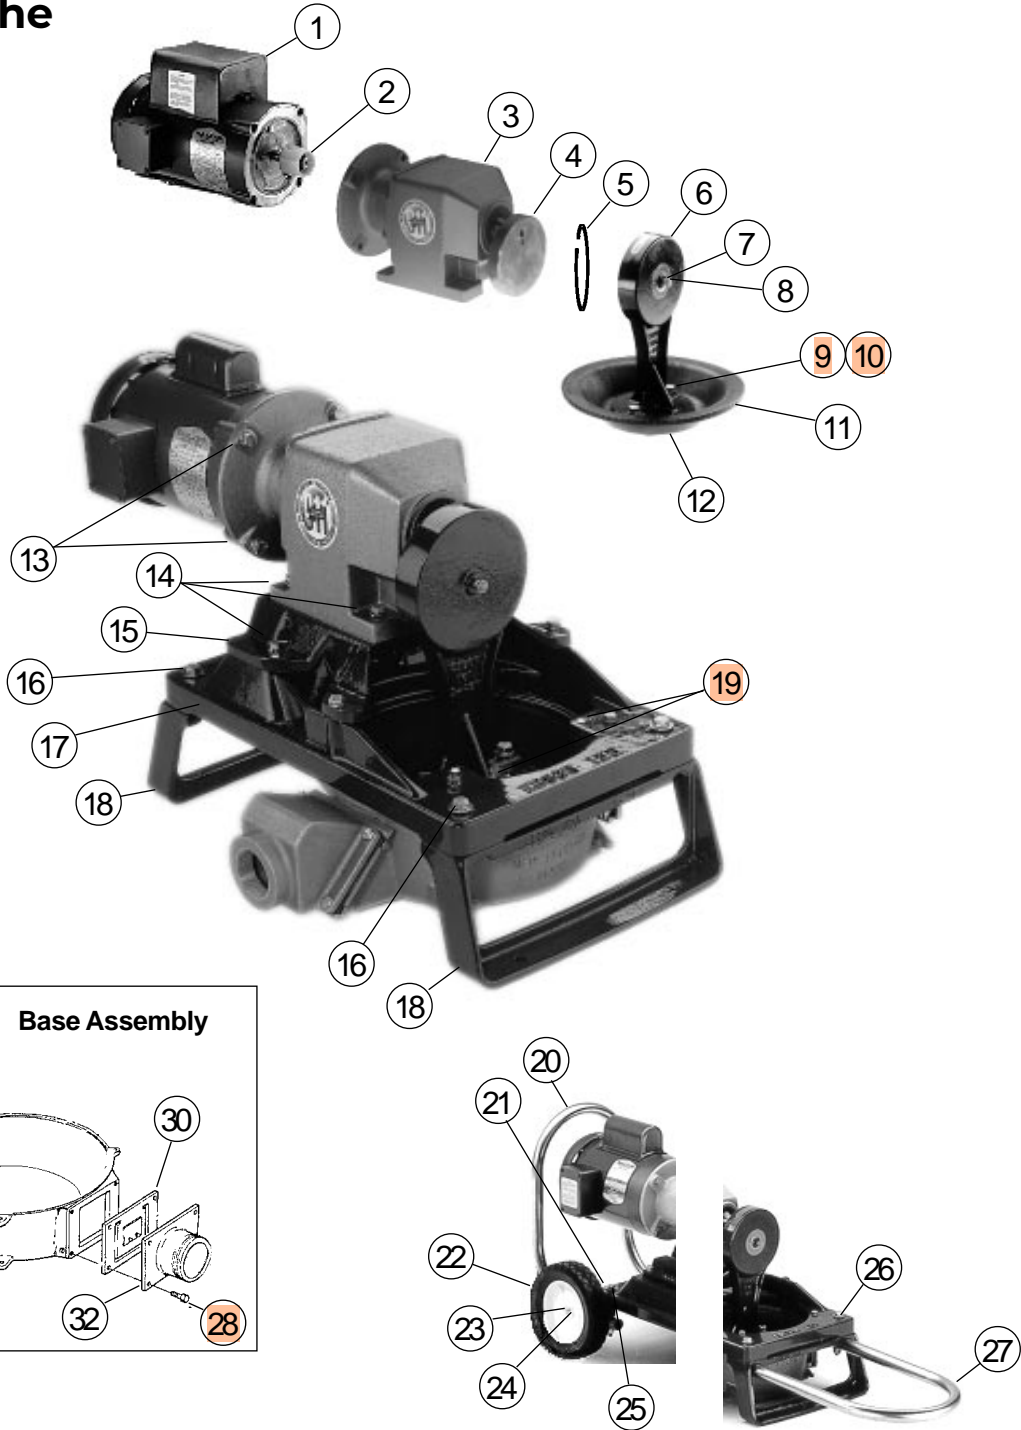

## Parts List 120ELB-40-200

Edson Order #	Description
120ELB-40-200	Bone Dry Electric Diaphragm Pump, Skid Mounted, Bronze, 2" MNPT Inlet and 2" FNPT Discharge

Key #	Edson Order #	Description (nsn number if there is one)	Qty
1	161-A-161	3/4 HP, 1725 RPM, 120/240V, 60HZ, TEFC, Electric Motor (6105013331595)(This is the standard motor. An optional motor may have been installed on the pump. Check legend plate on the motor.)	1
2	161-A-1811-2	Motor Coupling for A-1743 Reducer (included with Reducer key #3)	1
3	161-A-1743	31 to 1 C-Face Gear reducer and coupling (includes Motor Coupling & Eccentric Disk key #s 2 & 4)	1
4	161-A-168	Eccentric Disk (included with Reducer key # 3)	1
5	161-A-1161	Snap Ring (included with Eccentric Housing key #6)	1
6	161-A-1213	Eccentric Housing With Snap Ring (includes Zerk Fitting & Snap Ring key #s 6, 7, 8)	1
7	161-A-150	Zerk Grease Fitting (included with Eccentric Housing key #6)	1
8	161-A-399	Zerk Fitting Dust Cap (included with Eccentric Housing key #6)	1
9	3/8-16X1.25" HHCS	Stainless Hex Head Cap Screws	2
10	160-A-1200	Sealing Washers (5310013938514) Not Shown	2
11	113H-0	Diaphragm (4820013935286)	1
12	160-A-906	Lower Standard (4320013331830)	1
13	3/8"-16X1" HHCS	Stainless Hex Head Cap Screws	8
14	5/16"-18X1.25"HHCS	Stainless Hex Head Cap Screws	4
15	161-C-583	Reducer Mounting Adapter Plate	1
16	3/8"-16X2.5" HHCS	Stainless Hex Head Cap Screws	4
17	161-D-69	Pump Frame	1
18	161-C-389	Pump Leg	2
19	1/4"-20X1.5 HHCS	Stainless Hex Head Cap Screws with Washers	4
20	161-A-1299	Motor Guard (Optional part installed only when ordered)	0
21	161-A-164	Axle Hanger	0
22	161-A-166	Wheel	0
23	161-A-143	Pal Nut	0
24	161-A-165	Stainless Axle	0
25	3/8"-16X4" HHCS	Stainless Hex Head Cap Screws with Nuts and Washers	0
26	3/8"-16X3" HHCS	Stainless Hex Head Cap Screws with Nuts and Washers	0
27	161-A-147	Pump Handle	0
28	1/4"-20X1 HHCS	Stainless Hex Head Cap Screws with Nuts and Washers	8
29	160-B-50B-200	Bronze Discharge Chamber 2"	1
30	160-G-107	Inlet/Discharge Valve Assembly (4320013235967)	2
31	160-C-298	Bronze Side Inlet Pump Base	1
32	160-B-68B	Bronze Suction Chamber 2"	1
33	114H-117-120	Bone Dry Spares Kit (4320013433658) Includes: Qty 1 - 113H-0 DIAPHRAGM (key # 3) Qty 2 - 160-G-107 (key #27) Qty 2 - 160-A-1200 (key # 32)	