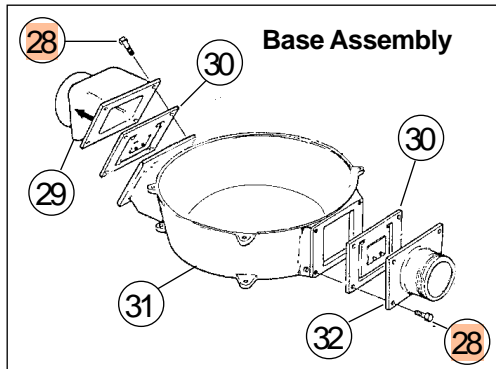

## Parts List 120ELB-40-200

Edson Order #	Description
120ELB-40-200	Bone Dry Electric Diaphragm Pump, Skid Mounted, Bronze, 2" MNPT Inlet and 2" FNPT Discharge

Key #	Edson Order #	Description (nsn number if there is one)	Qty
1	161-A-161	3/4 HP, 1725 RPM, 120/240V, 60HZ, TEFC, Electric Motor (6105013331595)(This is the standard motor. An optional motor may have been installed on the pump. Check legend plate on the motor.)	1
2	161-A-1811-2	Motor Coupling for A-1743 Reducer (included with Reducer key #3)	1
3	161-A-1743	31 to 1 C-Face Gear reducer and coupling (includes Motor Coupling & Eccentric Disk key #s 2 & 4)	1
4	161-A-168	Eccentric Disk (included with Reducer key # 3)	1
5	161-A-1161	Snap Ring (included with Eccentric Housing key #6)	1
6	161-A-1213	Eccentric Housing With Snap Ring (includes Zerk Fitting & Snap Ring key #s 6, 7, 8)	1
7	161-A-150	Zerk Grease Fitting (included with Eccentric Housing key #6)	1
8	161-A-399	Zerk Fitting Dust Cap (included with Eccentric Housing key #6)	1
9	3/8-16X1.25" HHCS	Stainless Hex Head Cap Screws	2
10	160-A-1200	Sealing Washers (5310013938514) Not Shown	2
11	113H-0	Diaphragm (4820013935286)	1
12	160-A-906	Lower Standard (4320013331830)	1
13	3/8"-16X1" HHCS	Stainless Hex Head Cap Screws	8
14	5/16"-18X1.25"HHCS	Stainless Hex Head Cap Screws	4
15	161-C-583	Reducer Mounting Adapter Plate	1
16	3/8"-16X2.5" HHCS	Stainless Hex Head Cap Screws	4
17	161-D-69	Pump Frame	1
18	161-C-389	Pump Leg	2
19	1/4"-20X1.5 HHCS	Stainless Hex Head Cap Screws with Washers	4
20	161-A-1299	Motor Guard (Optional part installed only when ordered)	0
21	161-A-164	Axle Hanger	0
22	161-A-166	Wheel	0
23	161-A-143	Pal Nut	0
24	161-A-165	Stainless Axle	0
25	3/8"-16X4" HHCS	Stainless Hex Head Cap Screws with Nuts and Washers	0
26	3/8"-16X3" HHCS	Stainless Hex Head Cap Screws with Nuts and Washers	0
27	161-A-147	Pump Handle	0
28	1/4"-20X1 HHCS	Stainless Hex Head Cap Screws with Nuts and Washers	8
29	160-B-50B-200	Bronze Discharge Chamber 2"	1
30	160-G-107	Inlet/Discharge Valve Assembly (4320013235967)	2
31	160-C-298	Bronze Side Inlet Pump Base	1
32	160-B-68B	Bronze Suction Chamber 2"	1
33	114H-117-120	Bone Dry Spares Kit (4320013433658) Includes: Qty 1 - 113H-0 DIAPHRAGM (key # 3) Qty 2 - 160-G-107 (key #27) Qty 2 - 160-A-1200 (key # 32)	